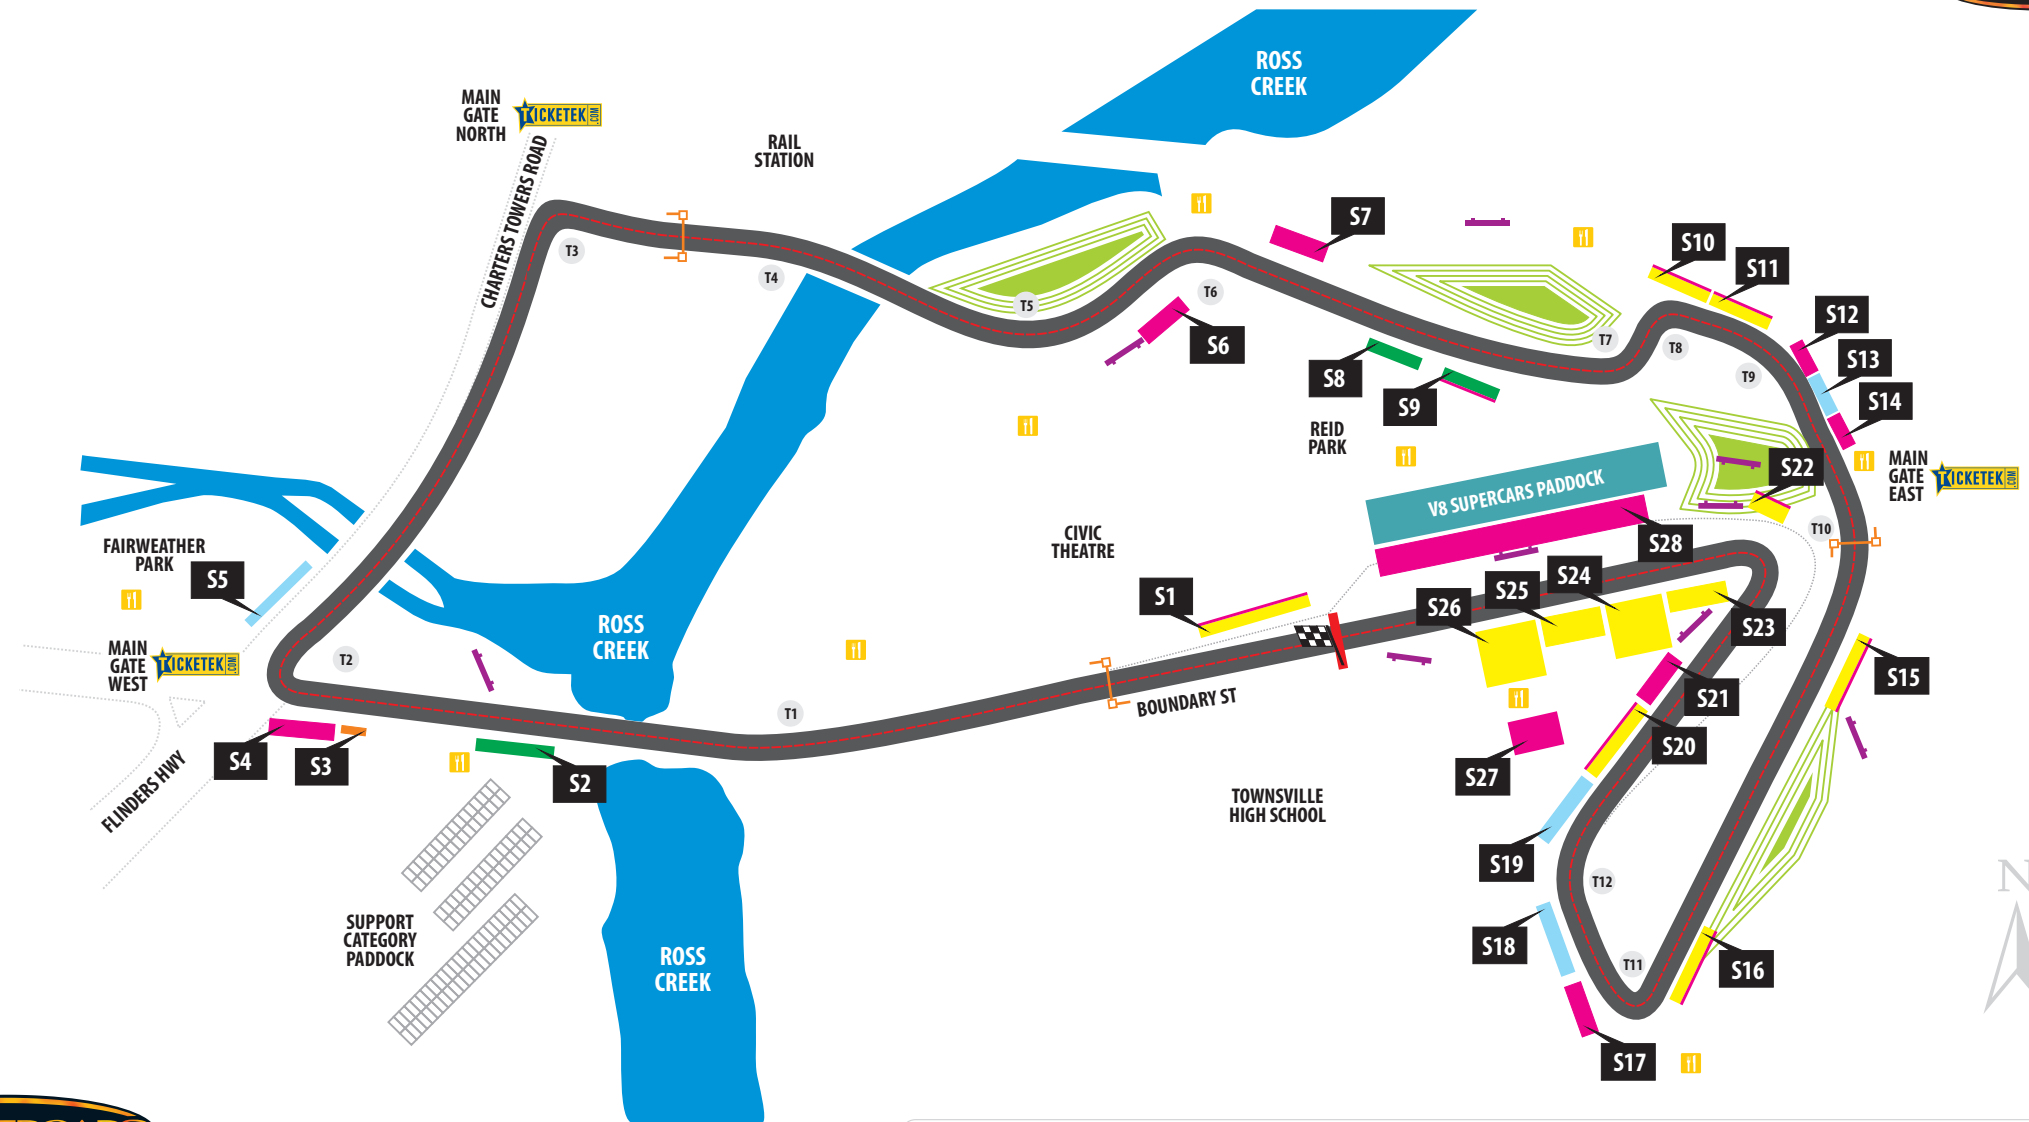

TOWNSVILLE 400 CIRCUIT MAP

V8 SUPERCAR CHAMPIONSHIP SERIES - 10 - 12 JULY 2009

This map is indicative only, not to scale. Correct at time of printing.

LEGEND

PLATINUM GRANDSTAND		FOOD & BAR		CIRCUIT BRIDGE	
GOLD GRANDSTAND		BIG SCREEN		VIEWING MOUND	
SILVER GRANDSTAND		CIRCUIT TURNS		TICKET GATES	
CORPORATE FACILITIES					
DISABLED PLATFORM					