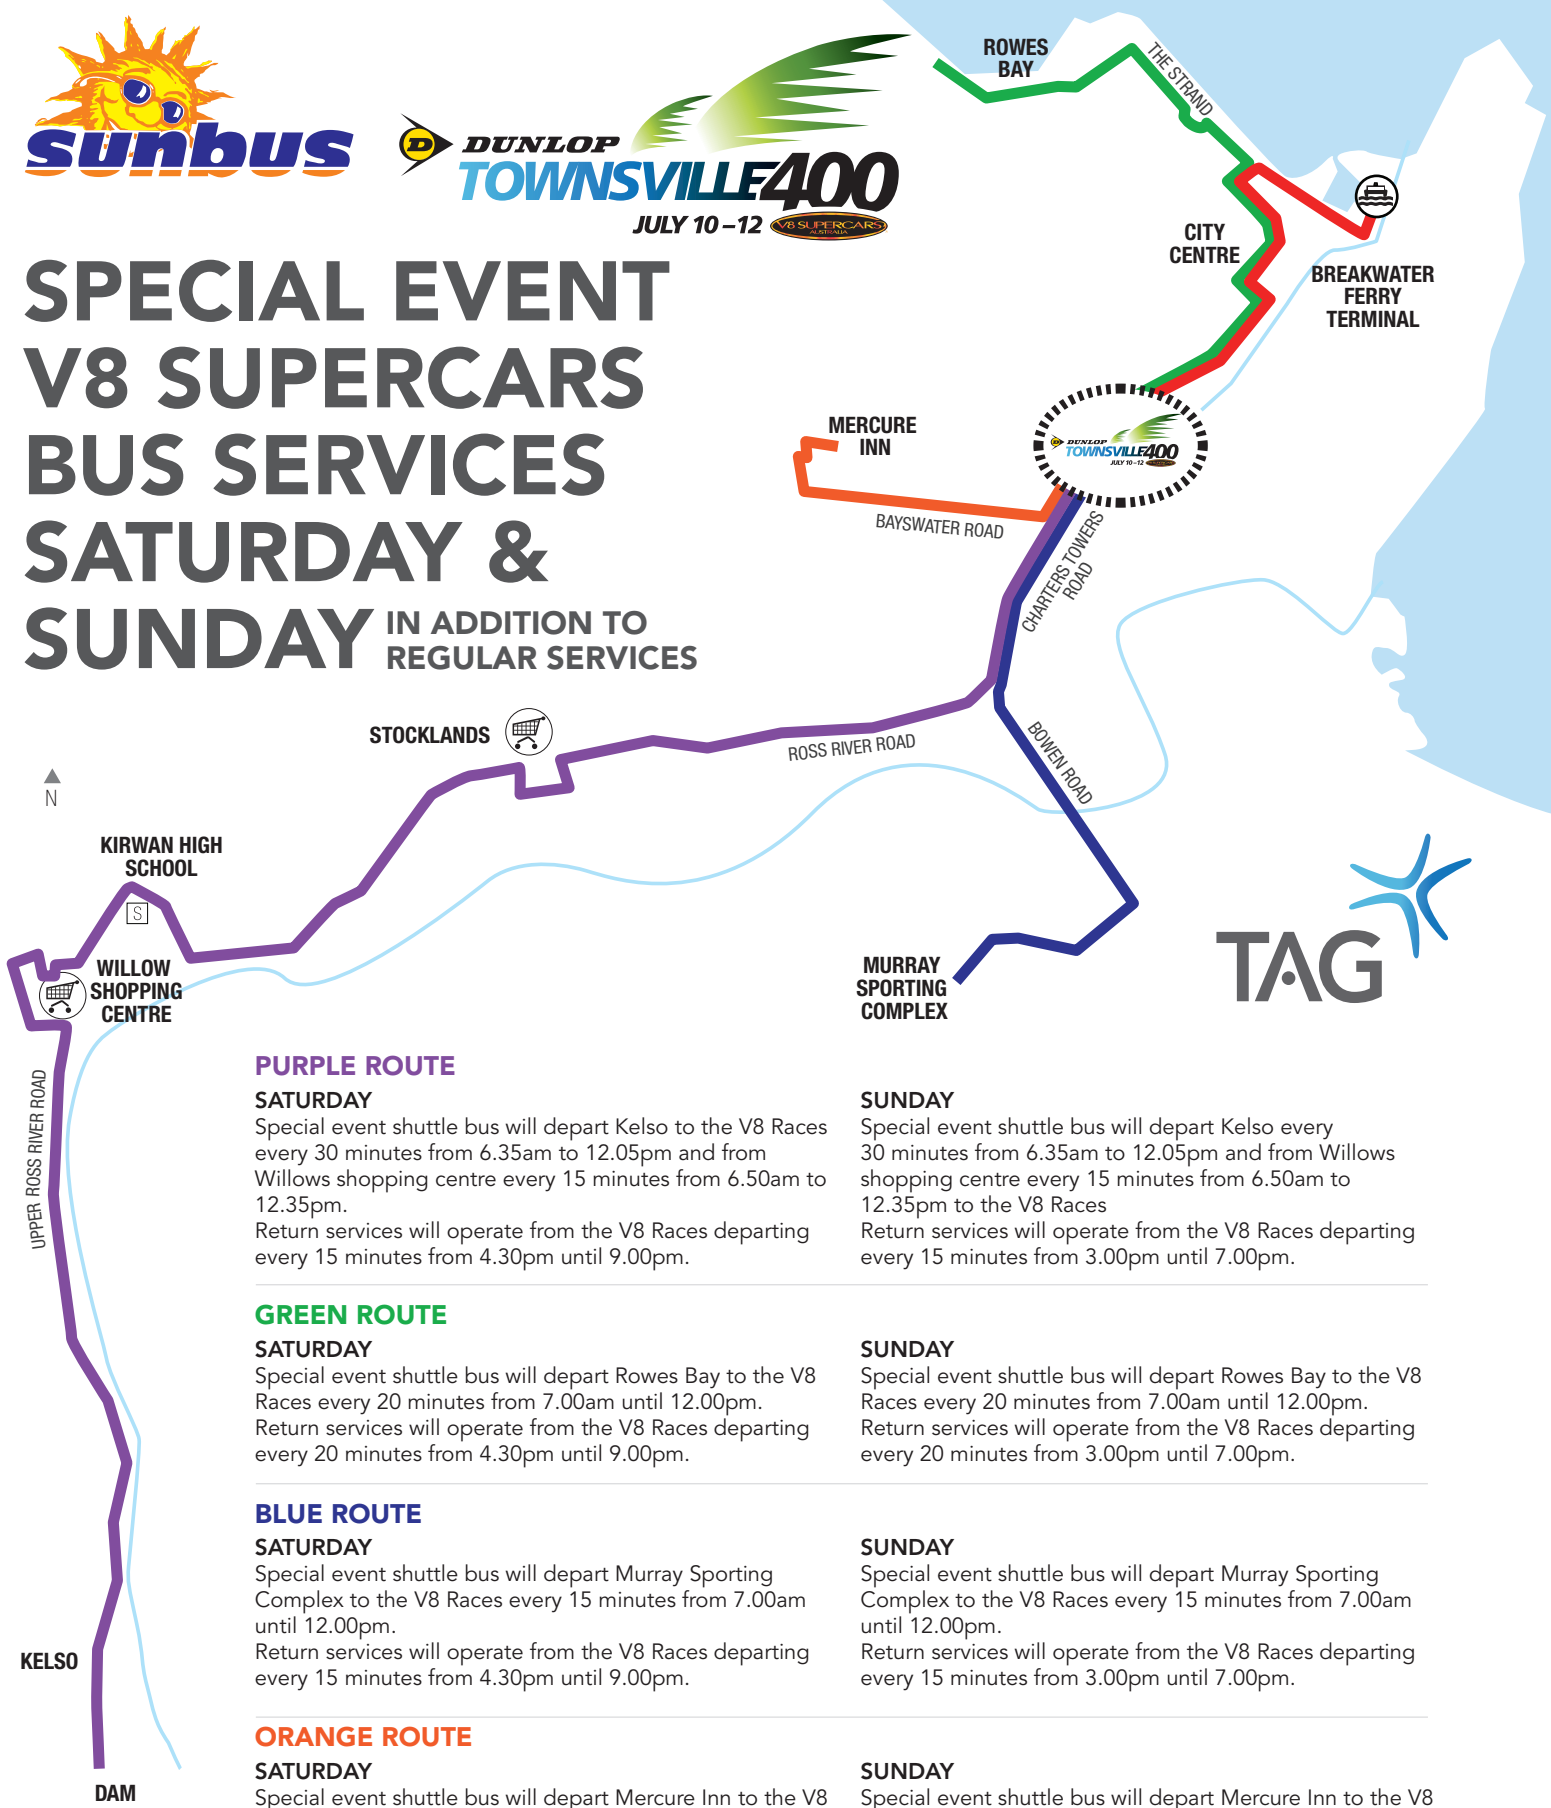

SPECIAL EVENT V8 SUPERCARS BUS SERVICES SATURDAY & SUNDAY

IN ADDITION TO
REGULAR SERVICES

PURPLE ROUTE

SATURDAY

Special event shuttle bus will depart Kelso to the V8 Races every 30 minutes from 6.35am to 12.05pm and from Willows shopping centre every 15 minutes from 6.50am to 12.35pm. Return services will operate from the V8 Races departing every 15 minutes from 4.30pm until 9.00pm.

GREEN ROUTE

SATURDAY

Special event shuttle bus will depart Rowes Bay to the V8 Races every 20 minutes from 7.00am until 12.00pm. Return services will operate from the V8 Races departing every 20 minutes from 4.30pm until 9.00pm.

BLUE ROUTE

SATURDAY

Special event shuttle bus will depart Murray Sporting Complex to the V8 Races every 15 minutes from 7.00am until 12.00pm. Return services will operate from the V8 Races departing every 15 minutes from 4.30pm until 9.00pm.

ORANGE ROUTE

SATURDAY

Special event shuttle bus will depart Mercure Inn to the V8 Races every 30 minutes from 7.00am until 12.00pm. Return services will operate from the V8 Races departing every 30 minutes from 4.30pm until 9.00pm.

RED ROUTE

SATURDAY

As per the Redbus timetable
Additional service meeting Sunferries direct to the V8 Races from 7.00am to 12.00pm. Return services will operate from the V8 Races departing every 15 minutes from 4.30pm until 9.00pm.

SUNDAY

Special event shuttle bus will depart Kelso every 30 minutes from 6.35am to 12.05pm and from Willows shopping centre every 15 minutes from 6.50am to 12.35pm to the V8 Races. Return services will operate from the V8 Races departing every 15 minutes from 3.00pm until 7.00pm.

SUNDAY

Special event shuttle bus will depart Rowes Bay to the V8 Races every 20 minutes from 7.00am until 12.00pm. Return services will operate from the V8 Races departing every 20 minutes from 3.00pm until 7.00pm.

SUNDAY

Special event shuttle bus will depart Murray Sporting Complex to the V8 Races every 15 minutes from 7.00am until 12.00pm. Return services will operate from the V8 Races departing every 15 minutes from 3.00pm until 7.00pm.

SUNDAY

Special event shuttle bus will depart Mercure Inn to the V8 Races every 30 minutes from 7.00am until 12.00pm. Return services will operate from the V8 Races departing every 30 minutes from 3.00pm until 7.00pm.

SUNDAY

As per the Redbus timetable
Additional service meeting Sunferries direct to the V8 Races from 7.00am to 12.00pm. Return services will operate from the V8 Races departing every 15 minutes from 3.00pm until 7.00pm.

Pre-purchase your bus tickets from Stocklands - Customer Care Centre, Sunferries Terminal & Barrier Reef Dive Cruise Travel in the city Mall

Visit www.sunbus.com.au for further information or call **Sunbus 4725 8482**