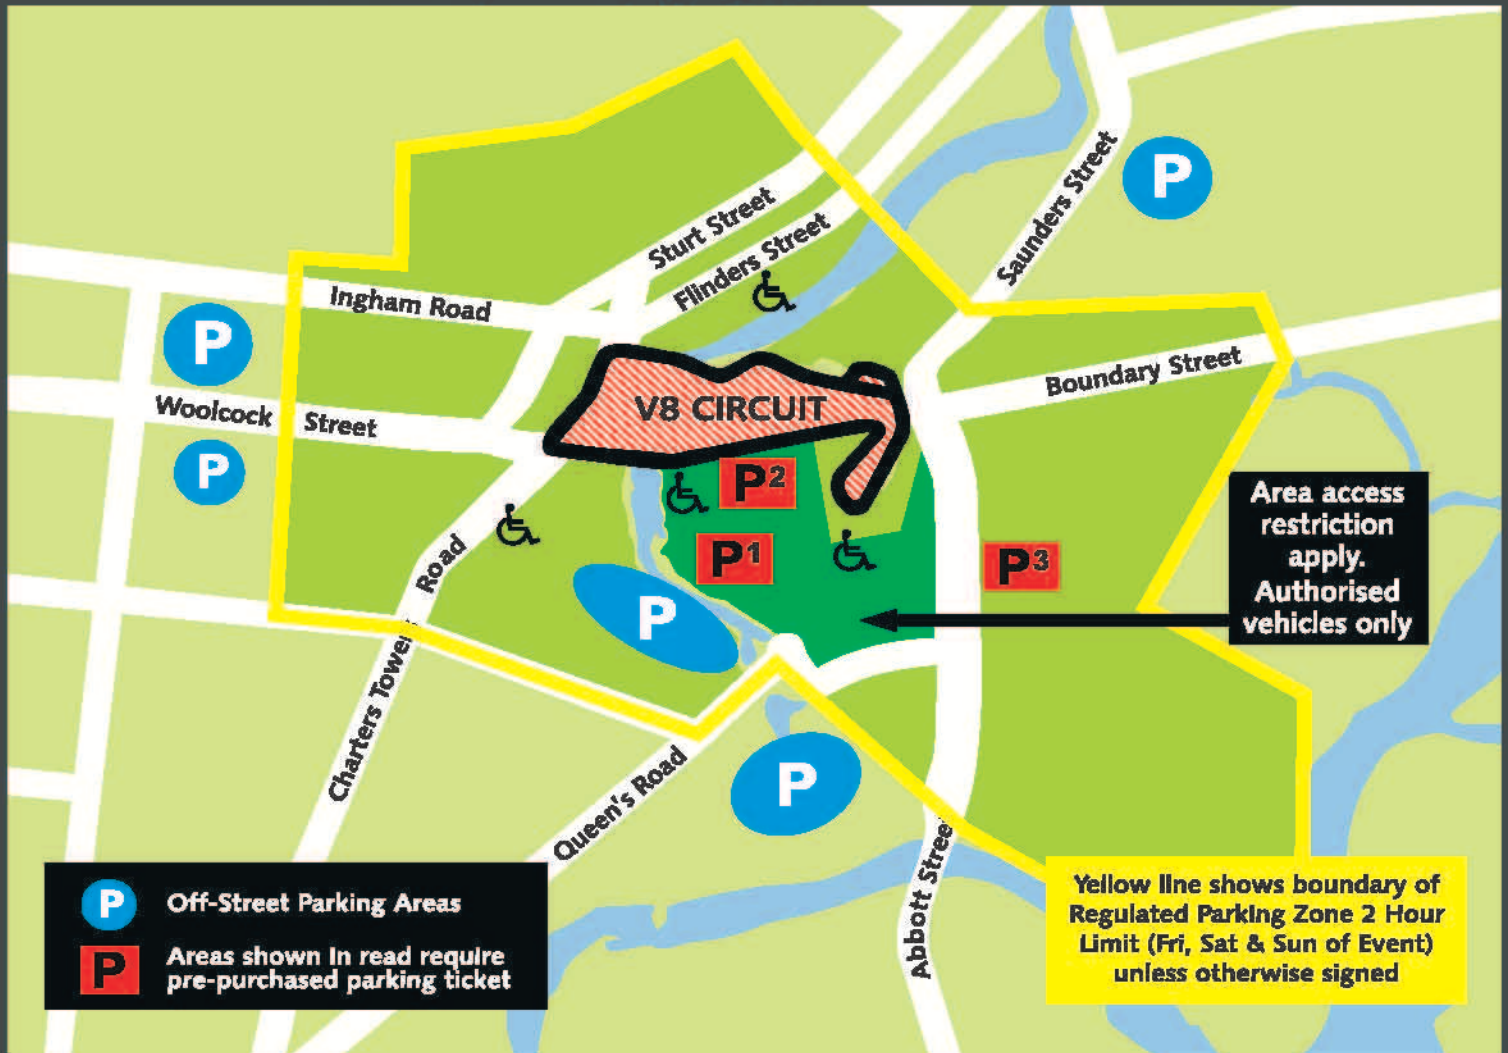

BEWARE! 2 Hour (Max) Street Parking Restrictions

Up to \$300 Penalty ! Look for the Signs on the entry into the Regulated Parking Area.

Park in Public Off-Street Parking Areas. Residents and business people are exempt if displaying a permit on the vehicle.

Major Road Closures

Commence on the Evening of Saturday 3rd July and apply until the Monday evening following the Event. Traffic congestion and delays are expected.

Boundary Street and Charters Towers Road closed from Sat 3rd July to Monday 12th July. Other minor street closures and traffic disruptions will occur throughout the Event period.