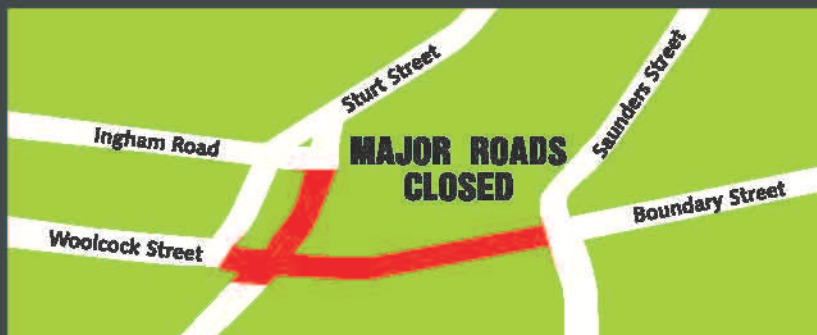

Major Road Closures

Commence on the Evening of Saturday 3rd July and apply until the Monday evening following the Event. Traffic congestion and delays are expected.

Boundary Street and Charters Towers Road closed from Sat 3rd July to Monday 12th July. Other minor street closures and traffic disruptions will occur throughout the Event period.